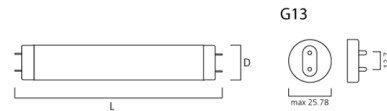

- T8 Coloured range of lamps
- High quality coloured fluorescent lamps
- Available in yellow 18W and 36W

1 Years
Warranty

360°
Beam Angle

CODE	EXIT LUMEN	DIMENSIONS	VOLTAGE
202561	750lm	L590 x W26 x H26mm	57V
202565	1550lm	L1200 x W26 x H26mm	103V

Product Images

G13	18W	36W	58W
L	590	1200	1500
D	26	26	26