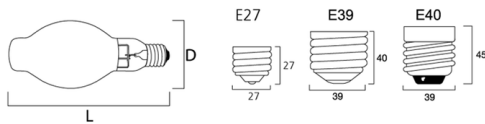

- MetalArc Standard offers an extensive range of conventional metal halide lamps
- The rated average design mp life based on vertical burning positions

1 Years
Warranty

360°
Beam Angle

CODE	CCT	DIMENSIONS	VOLTAGE
644692	3800K	L292 x W117 x H117mm	263V
644801	3600K	L138 x W54 x H54mm	132V

Product Images

MA E27	175W			
L	138			
D	54			
MA E39	175W	250W	400W	1000W
L	211	211	292	391
D	89	89	117	117
MA/BT28	175W	250W	400W	1000W
L			211	
D			89	
MA/BT37	175W	250W	400W	1000W
L			292	
D			117	