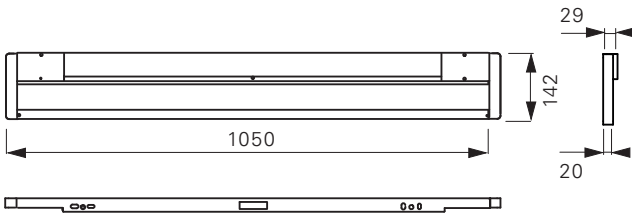

ZERA Wall-mounted luminaire

View from below
ZERA 40 W

Installation height 2.0 m
Wall-mounting along the hallway

Photometric data
-10% / +20% tolerance

ZERA Bath luminaire

reddot award 2018
winner

View from below
ZERA Bath 20 W

Installation height 1.8 m
Wall-mounting above a resident's mirror

Photometric data
-10% / +20% tolerance

ZERA compact

- ZERA Wall is suitable for hallways and stairways, special bath version ZERA Bath
- slim appearance: luminaire body only 20 mm high
- very high light output up to 137 lm/W
- lower installation cost thanks to a smaller number of luminaires
- economical thanks to high energy efficiency
- quick to install and maintenance-free
- can be integrated with a DALI light management system
- ZERA wall-mounted luminaires come with optional VTL

ZERA Wall and Bath technical information

Light distribution	direct/indirect
Luminous flux	3 300 lm ¹ or 5 900 lm ²
Luminous efficacy	up to 137 lm/W*
Light color	3 000 K, 3 000 K – 6 500 K, 4 000 K upon request**
Color rendering	Ra >80
Dimensions (L x W x H)	Wall 1 050 x 142 x 20 mm Bath 550 x 142 x 20 mm