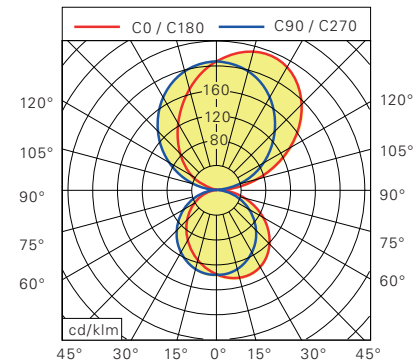

ZERA Wall-mounted luminaire

View from below
ZERA 40 W

Installation height 2.0 m
Wall-mounting along the hallway

Photometric data
-10% / +20% tolerance

ZERA Bath luminaire

reddot award 2018
winner

View from below
ZERA Bath 20 W

Installation height 1.8 m
Wall-mounting above a resident's mirror

Photometric data
-10% / +20% tolerance

ZERA compact

- ZERA Wall is suitable for hallways and stairways, special bath version ZERA Bath
- slim appearance: luminaire body only 20 mm high
- very high light output up to 137 lm/W
- lower installation cost thanks to a smaller number of luminaires
- economical thanks to high energy efficiency
- quick to install and maintenance-free
- can be integrated with a DALI light management system
- ZERA wall-mounted luminaires come with optional VTL

ZERA Wall and Bath technical information

Light distribution	direct/indirect
Luminous flux	3 300 lm ¹ or 5 900 lm ²
Luminous efficacy	up to 137 lm/W*
Light color	3 000 K, 3 000 K – 6 500 K, 4 000 K upon request**
Color rendering	Ra >80
Dimensions (L x W x H)	Wall 1 050 x 142 x 20 mm Bath 550 x 142 x 20 mm