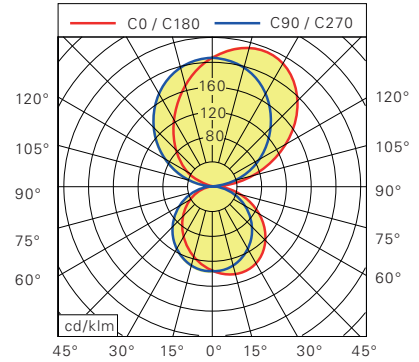

ZERA Wall-mounted luminaire

View from below
ZERA 40 W

Installation height 2.0 m
Wall-mounting along the hallway

Photometric data
-10% / +20% tolerance

ZERA Bath luminaire

reddot award 2018
winner

View from below
ZERA Bath 20 W

Installation height 1.8 m
Wall-mounting above a resident's mirror

Photometric data
-10% / +20% tolerance

ZERA compact

- ZERA Wall is suitable for hallways and stairways, special bath version ZERA Bath
- slim appearance: luminaire body only 20 mm high
- very high light output up to 137 lm/W
- lower installation cost thanks to a smaller number of luminaires
- economical thanks to high energy efficiency
- quick to install and maintenance-free
- can be integrated with a DALI light management system
- ZERA wall-mounted luminaires come with optional VTL

ZERA Wall and Bath technical information

Light distribution	direct/indirect
Luminous flux	3 300 lm ¹ or 5 900 lm ²
Luminous efficacy	up to 137 lm/W*
Light color	3 000 K, 3 000 K – 6 500 K, 4 000 K upon request**
Color rendering	Ra >80
Dimensions (L x W x H)	Wall 1 050 x 142 x 20 mm Bath 550 x 142 x 20 mm