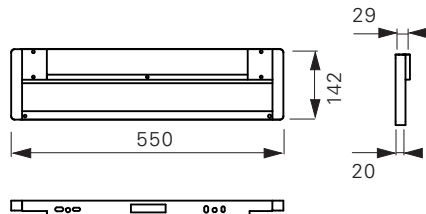

ZERA Wall-mounted luminaire

View from below
ZERA 40 W

Installation height 2.0 m
Wall-mounting along the hallway

Photometric data
-10% / +20% tolerance

ZERA Bath luminaire

reddot award 2018
winner

View from below
ZERA Bath 20 W

Installation height 1.8 m
Wall-mounting above a resident's mirror

Photometric data
-10% / +20% tolerance

ZERA compact

- ZERA Wall is suitable for hallways and stairways, special bath version ZERA Bath
- slim appearance: luminaire body only 20 mm high
- very high light output up to 137 lm/W
- lower installation cost thanks to a smaller number of luminaires
- economical thanks to high energy efficiency
- quick to install and maintenance-free
- can be integrated with a DALI light management system
- ZERA wall-mounted luminaires come with optional VTL

ZERA Wall and Bath technical information

Light distribution	direct/indirect
Luminous flux	3 300 lm ¹ or 5 900 lm ²
Luminous efficacy	up to 137 lm/W*
Light color	3 000 K, 3 000 K – 6 500 K, 4 000 K upon request**
Color rendering	Ra >80
Dimensions (L x W x H)	Wall 1 050 x 142 x 20 mm Bath 550 x 142 x 20 mm