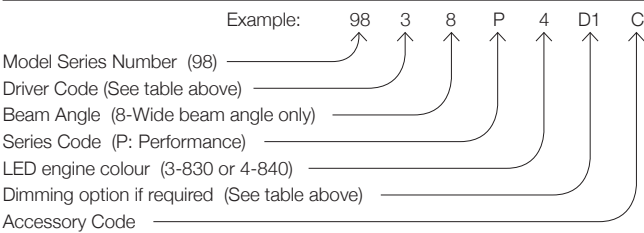

TECHNICAL

Total Energy Consumption $P_L(W)$ – Refer LED Performance Guide
 Weights Luminaire Body 1000 gms
 Remote Driver 190 gms
 IEC 60598 – parts 1 and 2 Complies
 AS/NZS60598 – parts 1 and 2 Complies
 IP Rating Refer Accessory
 Square Ceiling Plate (white) fitted to downlight as standard

LED GUIDE – DOT 9800P PERFORMANCE SERIES (Wide Beam Option)

DOT Model No.	Driver current (mA)	Colour Temp 3-3000k 4-4000k	Wattage (W)	Luminaire Output Lumens ^B	Luminaire efficacy (lm/W output)	Lifetime LED engine (Hrs @ L90/B10)
9828P	250mA (2)	3 A	10.3	885	85.9	≥ 50,000
9828P	250mA (2)	4 A	10.3	963	93.5	≥ 50,000
9838P	350mA (3)	3 A	13.7	1190	86.9	≥ 50,000
9838P	350mA (3)	4 A	13.8	1282	93.1	≥ 50,000
9858P	500mA (5)	3 A	19.3	1660	86.0	≥ 50,000
9858P	500mA (5)	4 A	19.4	1744	89.9	≥ 50,000
9878P	700mA (7)	3 A	26.9	2233	83.0	≥ 50,000
9878P	700mA (7)	4 A	26.9	2346	87.2	≥ 50,000
9898P	900mA (9)	3 A	34.6	2780	80.3	≥ 50,000
9898P	900mA (9)	4 A	34.6	2927	84.6	≥ 50,000
98108P	1050mA (10)	3 A	40.5	3054	75.4	≥ 50,000
98108P	1050mA (10)	4 A	40.5	3240	80.0	≥ 50,000
98148P	1400mA (14)	3 A	56.0	3782	67.5	≥ 50,000
98148P	1400mA (14)	4 A	56.0	3981	71.1	≥ 50,000

A Figures extrapolated / interpolated from data at other currents.
B Output Lumens : Delivered lumen output from downlight, including thermal, electrical and optic losses.

ORDERING CODE FORMAT

164mm sq. o/a
146mm sq. hole

164mm sq. o/a
146mm sq. hole

PERFORMANCE

Photometric Data

9800P
PERFORMANCE SERIES

350 mA
CREE CXA
LED