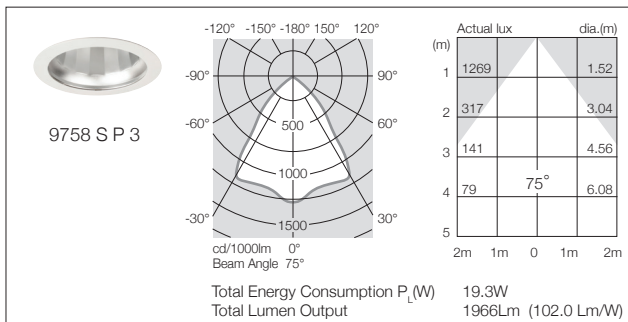

Total Energy Consumption P_L (W) – Refer LED Performance Guide	
Weight	1600 gms
IEC 60598 – parts 1 and 2	Complies
AS/NZS60598 – parts 1 and 2	Complies
IP Rating	Refer Accessory
Round Ceiling Plate (white) fitted to Downlight Body (white) as standard	

Photometric Data

9700SP
PERFORMANCE SERIES

350 mA
CREE CXA
LED

500 mA
CREE CXA
LED

700 mA
CREE CXA
LED