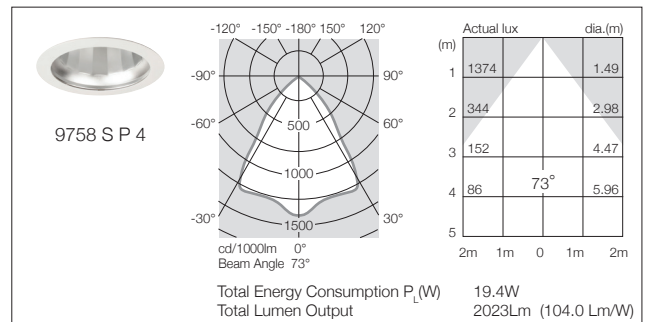

Total Energy Consumption P_L (W) – Refer LED Performance Guide	
Weight	1600 gms
IEC 60598 – parts 1 and 2	Complies
AS/NZS60598 – parts 1 and 2	Complies
IP Rating	Refer Accessory
Round Ceiling Plate (white) fitted to Downlight Body (white) as standard	

Photometric Data

9700SP
PERFORMANCE SERIES

350 mA
CREE CXA
LED

500 mA
CREE CXA
LED

700 mA
CREE CXA
LED