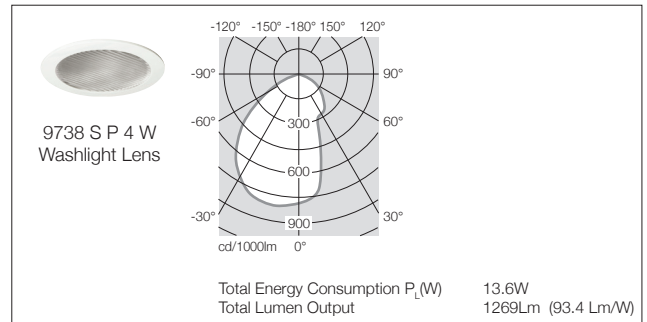

Total Energy Consumption P_L (W) – Refer LED Performance Guide	
Weight	1600 gms
IEC 60598 – parts 1 and 2	Complies
AS/NZS60598 – parts 1 and 2	Complies
IP Rating	Refer Accessory
Round Ceiling Plate (white) fitted to Downlight Body (white) as standard	

PROSPEC OPTIONS

Project Specific Accessory Options
- Factory Fitted

Accessory trims available

1 White 2 Black 3 Silver

Other colours available on request.

	<p>U UGR Reduction Accessory</p> <p>For improved visual comfort with wide beam models.</p>		<p>E Emergency</p> <p>Self contained emergency unit - 3 hours. Features inverter and battery pack ≥ 550 lumens output in emergency mode. Available with most models.</p>
--	--------------------------------------------------------------------------------------------------------------	--	-------------------------------------------------------------------------------------------------------------------------------------------------------------------------------------------------

Photometric Data

9700SP
PERFORMANCE SERIES

350 mA
CREE CXA
LED

500 mA
CREE CXA
LED

700 mA
CREE CXA
LED