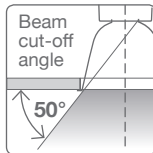

DOT **9700SP**
PERFORMANCE SERIES

DOT 9700S
Series
155mm
dia. o/a
350mA-900mA

CREE CXA
CRI: **≥83**
MacAdam 3

MODELS (Reflector Options)

4	Narrow Beam - 39° Beam Angle	8	Wide Beam - 73° Beam Angle

TECHNICAL