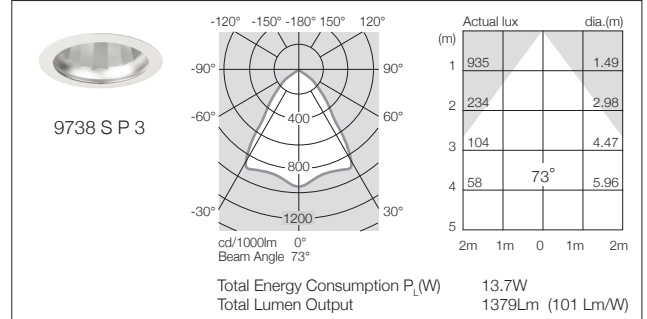

Photometric Data

9700SP
PERFORMANCE SERIES

350 mA
CREE CXA
LED