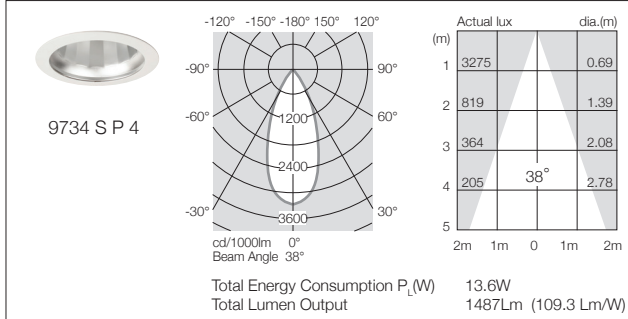

Total Energy Consumption P_L (W) – Refer LED Performance Guide	
Weight	1600 gms
IEC 60598 – parts 1 and 2	Complies
AS/NZS60598 – parts 1 and 2	Complies
IP Rating	Refer Accessory
Round Ceiling Plate (white) fitted to Downlight Body (white) as standard	

Photometric Data

9700SP
PERFORMANCE SERIES

350 mA
CREE CXA
LED

500 mA
CREE CXA
LED

700 mA
CREE CXA
LED