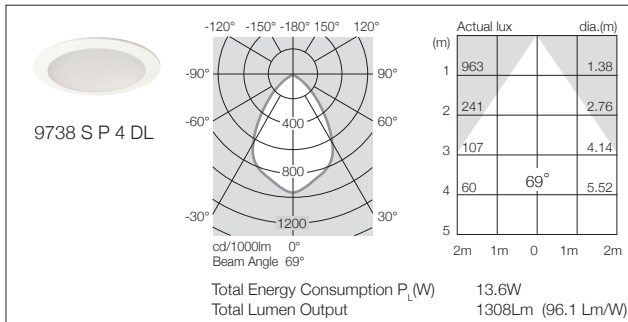

Total Energy Consumption P_L (W) – Refer LED Performance Guide	
Weight	1600 gms
IEC 60598 – parts 1 and 2	Complies
AS/NZS60598 – parts 1 and 2	Complies
IP Rating	Refer Accessory
Round Ceiling Plate (white) fitted to Downlight Body (white) as standard	

Photometric Data

9700SP
PERFORMANCE SERIES

350 mA
CREE CXA
LED

500 mA
CREE CXA
LED

700 mA
CREE CXA
LED