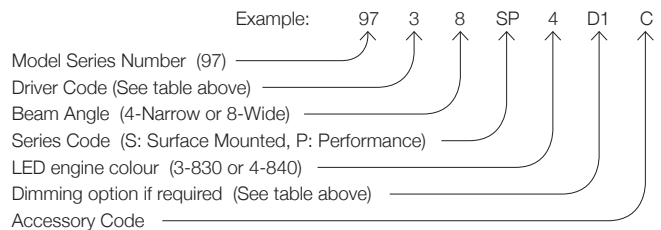

ORDERING CODE FORMAT