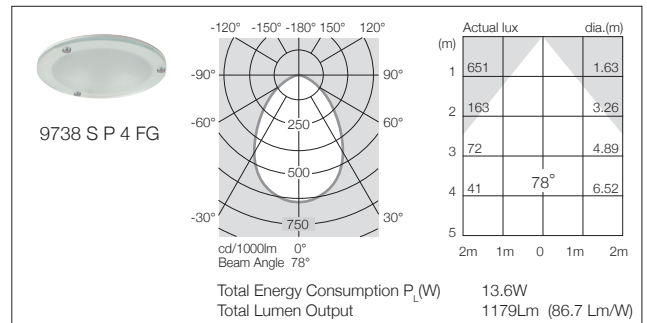

Photometric Data

9700SP
PERFORMANCE SERIES

350 mA
CREE CXA
LED