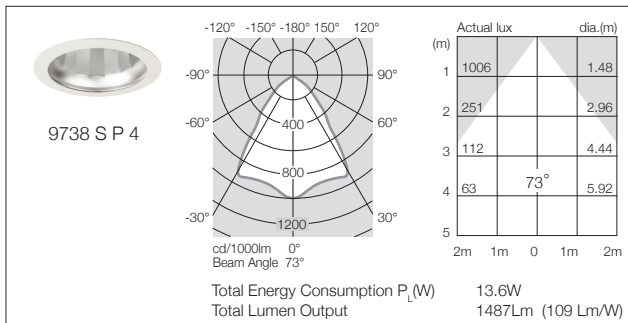

Total Energy Consumption P_L (W) – Refer LED Performance Guide	
Weight	1600 gms
IEC 60598 – parts 1 and 2	Complies
AS/NZS60598 – parts 1 and 2	Complies
IP Rating	Refer Accessory
Round Ceiling Plate (white) fitted to Downlight Body (white) as standard	

Photometric Data

9700SP
PERFORMANCE SERIES

350 mA
CREE CXA
LED

500 mA
CREE CXA
LED

700 mA
CREE CXA
LED