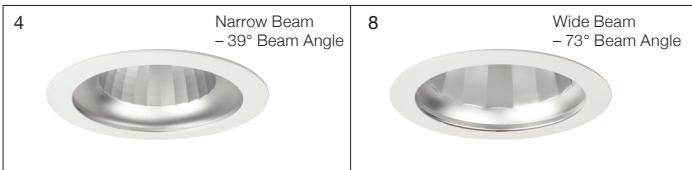

MODELS (Reflector Options)

TECHNICAL

Total Energy Consumption $P_L(W)$ – Refer LED Performance Guide		
Weights	Luminaire Body	1000 gms
	Remote Driver	190 gms
IEC 60598 – parts 1 and 2		Complies
AS/NZS60598 – parts 1 and 2		Complies
IP Rating		Refer Accessory
Round Ceiling Plate (white) fitted to downlight as standard		