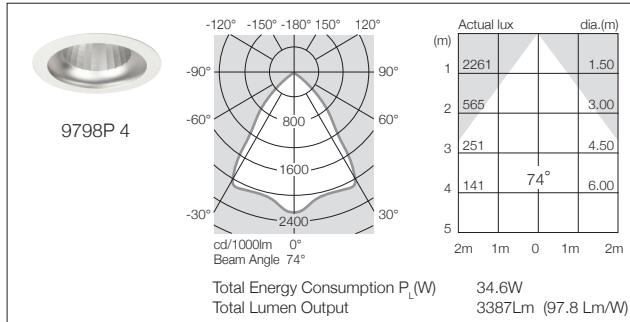

900 mA
CREE CXA
LED