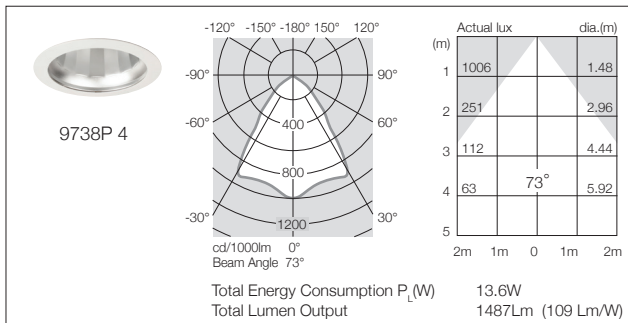

MODELS (Reflector Options)

TECHNICAL

Total Energy Consumption $P_L(W)$ – Refer LED Performance Guide		
Weights	Luminaire Body	1000 gms
	Remote Driver	190 gms
IEC 60598 – parts 1 and 2		Complies
AS/NZS60598 – parts 1 and 2		Complies
IP Rating		Refer Accessory
Round Ceiling Plate (white) fitted to downlight as standard		

### PROSPEC OPTIONS

**Project Specific** Accessory Options  
– Factory Fitted

Accessory trims available

**1** White **2** Black **3** Silver

Other colours available on request.

 <p><b>R</b> <b>Round Adaption Plate</b> IP20 140mm ID / 210mm OD For maximum: – 200mm dia. hole</p>	<p><b>TW</b></p>  <p><b>Twin Mounting Plate</b></p>
 <p><b>U</b> <b>UGR Reduction Accessory</b> For improved visual comfort with wide beam models.</p>	 <p><b>SR</b> <b>Semi Recessed Ring</b> 25mm ring reduces overall installation height to 121mm.</p>
 <p><b>Z</b> (+ required length) <b>Seismic Restraint</b> Optional on all models. Ordering Code: /SR (required length) eg. /SR 400mm</p> <p><b>New Zealand Only</b></p>	 <p><b>E</b> <b>Emergency</b> Self contained emergency unit – 3 hours. Features inverter and battery pack ≥550 lumens output in emergency mode. Available with most models.</p>

Photometric Data

**9700P LED**  
PERFORMANCE SERIES

250 mA  
CREE CXA  
LED

350 mA  
CREE CXA  
LED

**Photometric Data**

**9700P LED**  
PERFORMANCE SERIES

500 mA  
CREE CXA  
LED

700 mA  
CREE CXA  
LED