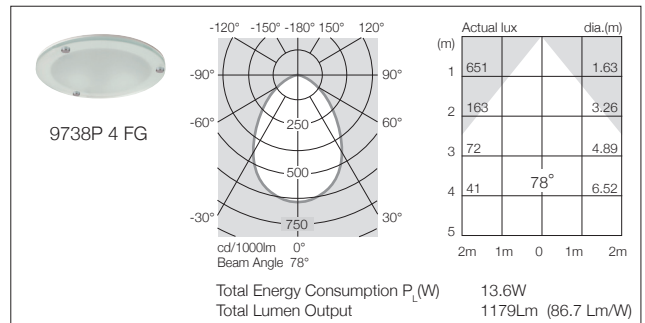

MODELS (Reflector Options)

TECHNICAL

Total Energy Consumption $P_L(W)$ – Refer LED Performance Guide		
Weights	Luminaire Body	1000 gms
	Remote Driver	190 gms
IEC 60598 – parts 1 and 2		Complies
AS/NZS60598 – parts 1 and 2		Complies
IP Rating		Refer Accessory
Round Ceiling Plate (white) fitted to downlight as standard		

### PROSPEC OPTIONS

**Project Specific** Accessory Options  
– Factory Fitted

Accessory trims available

**1** White **2** Black **3** Silver

Other colours available on request.

 <p><b>R</b> <b>Round Adaption Plate</b> IP20 140mm ID / 210mm OD For maximum: – 200mm dia. hole</p>	<p><b>TW</b></p>  <p><b>Twin Mounting Plate</b></p>
 <p><b>U</b> <b>UGR Reduction Accessory</b> For improved visual comfort with wide beam models.</p>	 <p><b>SR</b> <b>Semi Recessed Ring</b> 25mm ring reduces overall installation height to 121mm.</p>
 <p><b>Z</b> (+ required length) <b>Seismic Restraint</b> Optional on all models. Ordering Code: /SR (required length) eg. /SR 400mm</p> <p><b>New Zealand Only</b></p>	 <p><b>E</b> <b>Emergency</b> Self contained emergency unit – 3 hours. Features inverter and battery pack ≥550 lumens output in emergency mode. Available with most models.</p>

Photometric Data

**9700P LED**  
PERFORMANCE SERIES

250 mA  
CREE CXA  
LED

350 mA  
CREE CXA  
LED

**Photometric Data**

**9700P LED**  
PERFORMANCE SERIES

500 mA  
CREE CXA  
LED

700 mA  
CREE CXA  
LED