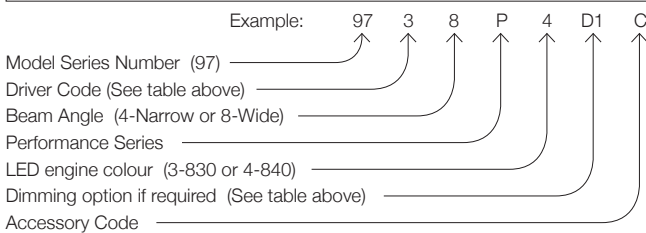

ORDERING CODE FORMAT