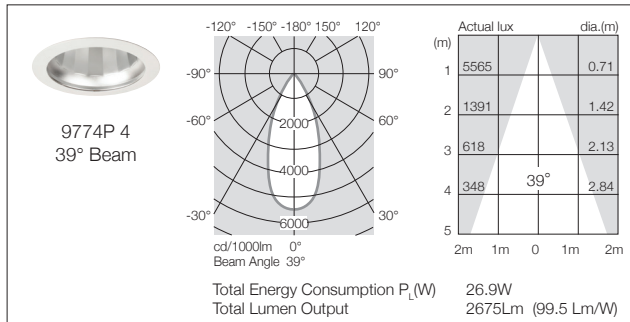

MODELS (Reflector Options)

TECHNICAL

Total Energy Consumption $P_L(W)$ – Refer LED Performance Guide		
Weights	Luminaire Body	1000 gms
	Remote Driver	190 gms
IEC 60598 – parts 1 and 2		Complies
AS/NZS60598 – parts 1 and 2		Complies
IP Rating		Refer Accessory
Round Ceiling Plate (white) fitted to downlight as standard		

Photometric Data

**9700P LED**  
PERFORMANCE SERIES

250 mA  
CREE CXA  
LED

350 mA  
CREE CXA  
LED

**Photometric Data**

**9700P LED**  
PERFORMANCE SERIES

500 mA  
CREE CXA  
LED

700 mA  
CREE CXA  
LED