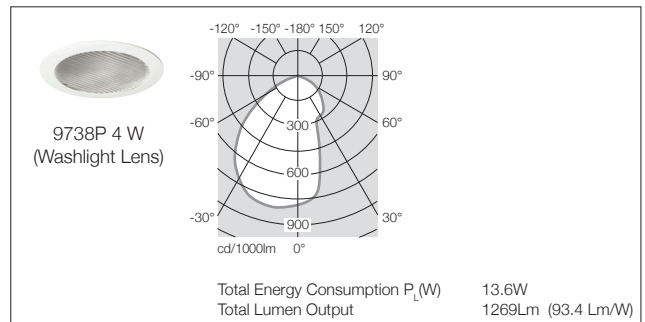

MODELS (Reflector Options)

TECHNICAL

Total Energy Consumption $P_L(W)$ – Refer LED Performance Guide		
Weights	Luminaire Body	1000 gms
	Remote Driver	190 gms
IEC 60598 – parts 1 and 2		Complies
AS/NZS60598 – parts 1 and 2		Complies
IP Rating		Refer Accessory
Round Ceiling Plate (white) fitted to downlight as standard		

### PROSPEC OPTIONS

**Project Specific** Accessory Options  
– Factory Fitted

Accessory trims available

**1** White **2** Black **3** Silver

Other colours available on request.

 <p><b>R</b> <b>Round Adaption Plate</b> IP20 140mm ID / 210mm OD For maximum: – 200mm dia. hole</p>	<p><b>TW</b></p>  <p><b>Twin Mounting Plate</b></p>
 <p><b>U</b> <b>UGR Reduction Accessory</b> For improved visual comfort with wide beam models.</p>	 <p><b>SR</b> <b>Semi Recessed Ring</b> 25mm ring reduces overall installation height to 121mm.</p>
 <p><b>Z</b> (+ required length) <b>Seismic Restraint</b> Optional on all models. Ordering Code: /SR (required length) eg. /SR 400mm</p> <p><b>New Zealand Only</b></p>	 <p><b>E</b> <b>Emergency</b> Self contained emergency unit – 3 hours. Features inverter and battery pack ≥550 lumens output in emergency mode. Available with most models.</p>

Photometric Data

**9700P LED**  
PERFORMANCE SERIES

250 mA  
CREE CXA  
LED

350 mA  
CREE CXA  
LED

**Photometric Data**

**9700P LED**  
PERFORMANCE SERIES

500 mA  
CREE CXA  
LED

700 mA  
CREE CXA  
LED