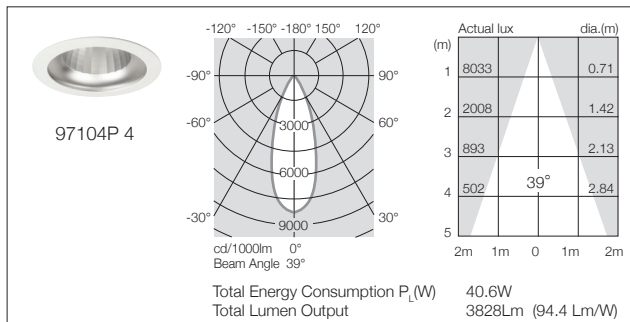

1050 mA
CREE CXA
LED