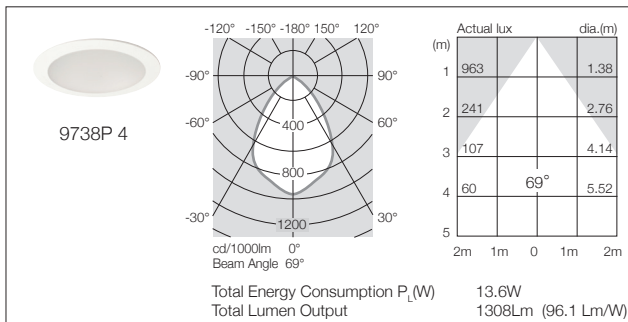

MODELS (Reflector Options)

TECHNICAL

Total Energy Consumption $P_L(W)$ – Refer LED Performance Guide		
Weights	Luminaire Body	1000 gms
	Remote Driver	190 gms
IEC 60598 – parts 1 and 2		Complies
AS/NZS60598 – parts 1 and 2		Complies
IP Rating		Refer Accessory
Round Ceiling Plate (white) fitted to downlight as standard		

### PROSPEC OPTIONS

**Project Specific** Accessory Options  
– Factory Fitted

Accessory trims available

**1** White **2** Black **3** Silver

Other colours available on request.

 <p><b>R</b> <b>Round Adaption Plate</b> IP20 140mm ID / 210mm OD For maximum: – 200mm dia. hole</p>	<p><b>TW</b></p>  <p><b>Twin Mounting Plate</b></p>
 <p><b>U</b> <b>UGR Reduction Accessory</b> For improved visual comfort with wide beam models.</p>	 <p><b>SR</b> <b>Semi Recessed Ring</b> 25mm ring reduces overall installation height to 121mm.</p>
 <p><b>Z</b> (+ required length) <b>Seismic Restraint</b> Optional on all models. Ordering Code: /SR (required length) eg. /SR 400mm</p> <p><b>New Zealand Only</b></p>	 <p><b>E</b> <b>Emergency</b> Self contained emergency unit – 3 hours. Features inverter and battery pack ≥550 lumens output in emergency mode. Available with most models.</p>

Photometric Data

**9700P LED**  
PERFORMANCE SERIES

250 mA  
CREE CXA  
LED

350 mA  
CREE CXA  
LED

**Photometric Data**

**9700P LED**  
PERFORMANCE SERIES

500 mA  
CREE CXA  
LED

700 mA  
CREE CXA  
LED