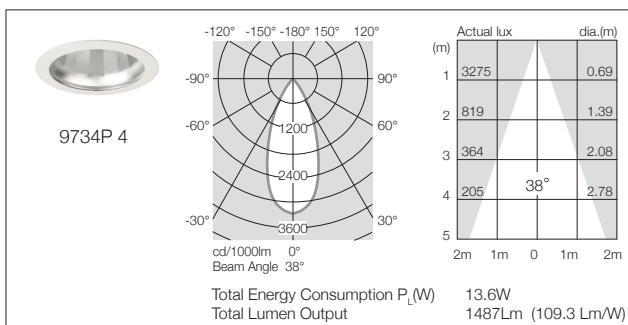

MODELS (Reflector Options)

TECHNICAL

Total Energy Consumption $P_L(W)$ – Refer LED Performance Guide		
Weights	Luminaire Body	1000 gms
	Remote Driver	190 gms
IEC 60598 – parts 1 and 2		Complies
AS/NZS60598 – parts 1 and 2		Complies
IP Rating		Refer Accessory
Round Ceiling Plate (white) fitted to downlight as standard		

### PROSPEC OPTIONS

**Project Specific** Accessory Options  
– Factory Fitted

Accessory trims available

**1** White **2** Black **3** Silver

Other colours available on request.

 <p><b>R</b> <b>Round Adaption Plate</b> IP20 140mm ID / 210mm OD For maximum: – 200mm dia. hole</p>	<p><b>TW</b></p>  <p><b>Twin Mounting Plate</b></p>
 <p><b>U</b> <b>UGR Reduction Accessory</b> For improved visual comfort with wide beam models.</p>	 <p><b>SR</b> <b>Semi Recessed Ring</b> 25mm ring reduces overall installation height to 121mm.</p>
 <p><b>Z</b> (+ required length) <b>Seismic Restraint</b> Optional on all models. Ordering Code: /SR (required length) eg. /SR 400mm</p> <p><b>New Zealand Only</b></p>	 <p><b>E</b> <b>Emergency</b> Self contained emergency unit – 3 hours. Features inverter and battery pack ≥550 lumens output in emergency mode. Available with most models.</p>

Photometric Data

**9700P LED**  
PERFORMANCE SERIES

250 mA  
CREE CXA  
LED

350 mA  
CREE CXA  
LED

**Photometric Data**

**9700P LED**  
PERFORMANCE SERIES

500 mA  
CREE CXA  
LED

700 mA  
CREE CXA  
LED