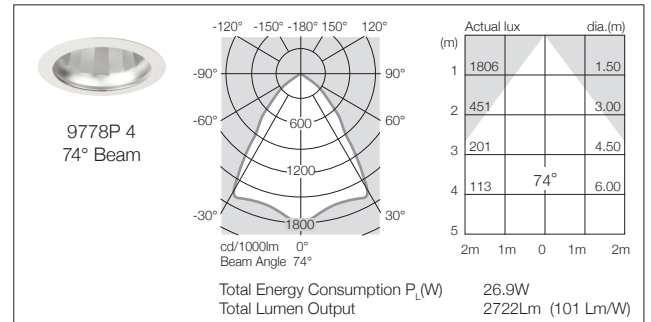

MODELS (Reflector Options)

TECHNICAL

Total Energy Consumption $P_L(W)$ – Refer LED Performance Guide		
Weights	Luminaire Body	1000 gms
	Remote Driver	190 gms
IEC 60598 – parts 1 and 2		Complies
AS/NZS60598 – parts 1 and 2		Complies
IP Rating		Refer Accessory
Round Ceiling Plate (white) fitted to downlight as standard		

### PROSPEC OPTIONS

**Project Specific** Accessory Options  
– Factory Fitted

Accessory trims available

**1** White **2** Black **3** Silver

Other colours available on request.

 <p><b>R</b> <b>Round Adaption Plate</b> IP20 140mm ID / 210mm OD For maximum: – 200mm dia. hole</p>	<p><b>TW</b></p>  <p><b>Twin Mounting Plate</b></p>
 <p><b>U</b> <b>UGR Reduction Accessory</b> For improved visual comfort with wide beam models.</p>	 <p><b>SR</b> <b>Semi Recessed Ring</b> 25mm ring reduces overall installation height to 121mm.</p>
 <p><b>Z</b> (+ required length) <b>Seismic Restraint</b> Optional on all models. Ordering Code: /SR (required length) eg. /SR 400mm</p> <p><b>New Zealand Only</b></p>	 <p><b>E</b> <b>Emergency</b> Self contained emergency unit – 3 hours. Features inverter and battery pack ≥550 lumens output in emergency mode. Available with most models.</p>

Photometric Data

**9700P LED**  
PERFORMANCE SERIES

250 mA  
CREE CXA  
LED

350 mA  
CREE CXA  
LED

**Photometric Data**

**9700P LED**  
PERFORMANCE SERIES

500 mA  
CREE CXA  
LED

700 mA  
CREE CXA  
LED