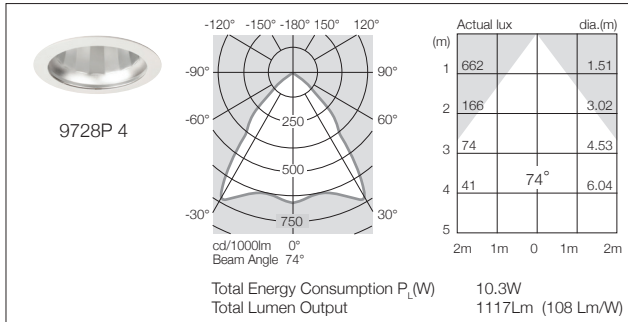

MODELS (Reflector Options)

TECHNICAL

Total Energy Consumption $P_L(W)$ – Refer LED Performance Guide		
Weights	Luminaire Body	1000 gms
	Remote Driver	190 gms
IEC 60598 – parts 1 and 2		Complies
AS/NZS60598 – parts 1 and 2		Complies
IP Rating		Refer Accessory
Round Ceiling Plate (white) fitted to downlight as standard		

### PROSPEC OPTIONS

**Project Specific** Accessory Options  
– Factory Fitted

Accessory trims available

**1** White **2** Black **3** Silver

Other colours available on request.

 <p><b>R</b> <b>Round Adaption Plate</b> IP20 140mm ID / 210mm OD For maximum: – 200mm dia. hole</p>	<p><b>TW</b></p>  <p><b>Twin Mounting Plate</b></p>
 <p><b>U</b> <b>UGR Reduction Accessory</b> For improved visual comfort with wide beam models.</p>	 <p><b>SR</b> <b>Semi Recessed Ring</b> 25mm ring reduces overall installation height to 121mm.</p>
 <p><b>Z</b> (+ required length) <b>Seismic Restraint</b> Optional on all models. Ordering Code: /SR (required length) eg. /SR 400mm</p> <p><b>New Zealand Only</b></p>	 <p><b>E</b> <b>Emergency</b> Self contained emergency unit – 3 hours. Features inverter and battery pack ≥550 lumens output in emergency mode. Available with most models.</p>

Photometric Data

**9700P LED**  
PERFORMANCE SERIES

250 mA  
CREE CXA  
LED

350 mA  
CREE CXA  
LED

**Photometric Data**

**9700P LED**  
PERFORMANCE SERIES

500 mA  
CREE CXA  
LED

700 mA  
CREE CXA  
LED