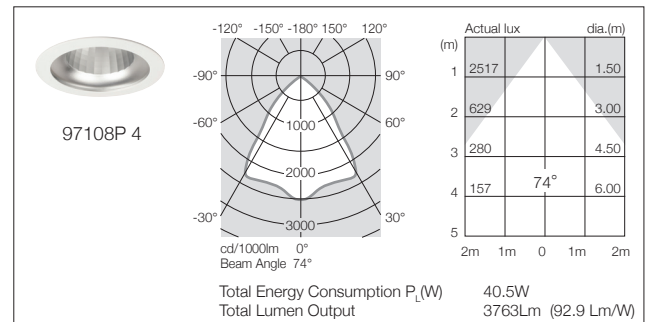

1050 mA
CREE CXA
LED