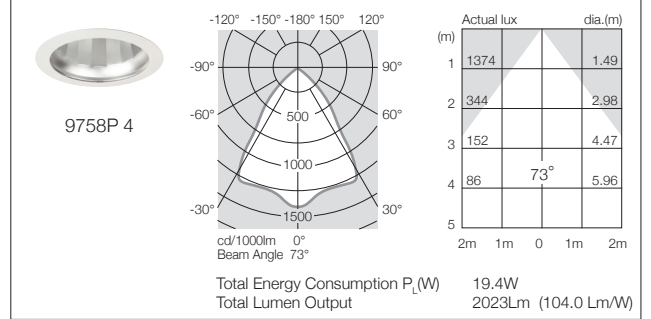

MODELS (Reflector Options)

TECHNICAL

Total Energy Consumption $P_L(W)$ – Refer LED Performance Guide		
Weights	Luminaire Body	1000 gms
	Remote Driver	190 gms
IEC 60598 – parts 1 and 2		Complies
AS/NZS60598 – parts 1 and 2		Complies
IP Rating		Refer Accessory
Round Ceiling Plate (white) fitted to downlight as standard		

### PROSPEC OPTIONS

**Project Specific** Accessory Options  
– Factory Fitted

Accessory trims available

**1** White **2** Black **3** Silver

Other colours available on request.

 <p><b>R</b> <b>Round Adaption Plate</b> IP20 140mm ID / 210mm OD For maximum: – 200mm dia. hole</p>	<p><b>TW</b></p>  <p><b>Twin Mounting Plate</b></p>
 <p><b>U</b> <b>UGR Reduction Accessory</b> For improved visual comfort with wide beam models.</p>	 <p><b>SR</b> <b>Semi Recessed Ring</b> 25mm ring reduces overall installation height to 121mm.</p>
 <p><b>Z</b> (+ required length) <b>Seismic Restraint</b> Optional on all models. Ordering Code: /SR (required length) eg. /SR 400mm</p> <p><b>New Zealand Only</b></p>	 <p><b>E</b> <b>Emergency</b> Self contained emergency unit – 3 hours. Features inverter and battery pack ≥550 lumens output in emergency mode. Available with most models.</p>

Photometric Data

**9700P LED**  
PERFORMANCE SERIES

250 mA  
CREE CXA  
LED

350 mA  
CREE CXA  
LED

**Photometric Data**

**9700P LED**  
PERFORMANCE SERIES

500 mA  
CREE CXA  
LED

700 mA  
CREE CXA  
LED