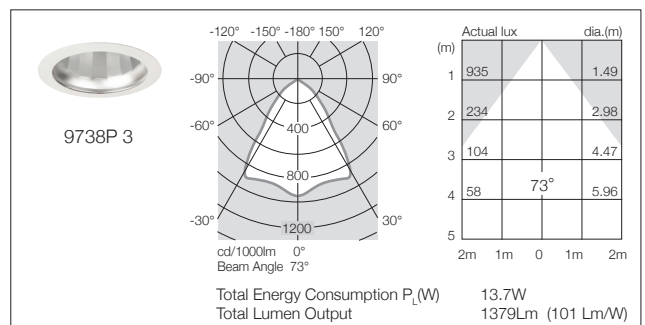

MODELS (Reflector Options)

TECHNICAL

Total Energy Consumption $P_L(W)$ – Refer LED Performance Guide		
Weights	Luminaire Body	1000 gms
	Remote Driver	190 gms
IEC 60598 – parts 1 and 2		Complies
AS/NZS60598 – parts 1 and 2		Complies
IP Rating		Refer Accessory
Round Ceiling Plate (white) fitted to downlight as standard		

### PROSPEC OPTIONS

**Project Specific** Accessory Options  
– Factory Fitted

Accessory trims available

**1** White **2** Black **3** Silver

Other colours available on request.

 <p><b>R</b> <b>Round Adaption Plate</b> IP20 140mm ID / 210mm OD For maximum: – 200mm dia. hole</p>	<p><b>TW</b></p>  <p><b>Twin Mounting Plate</b></p>
 <p><b>U</b> <b>UGR Reduction Accessory</b> For improved visual comfort with wide beam models.</p>	 <p><b>SR</b> <b>Semi Recessed Ring</b> 25mm ring reduces overall installation height to 121mm.</p>
 <p><b>Z</b> (+ required length) <b>Seismic Restraint</b> Optional on all models. Ordering Code: /SR (required length) eg. /SR 400mm</p> <p><b>New Zealand Only</b></p>	 <p><b>E</b> <b>Emergency</b> Self contained emergency unit – 3 hours. Features inverter and battery pack ≥550 lumens output in emergency mode. Available with most models.</p>

Photometric Data

**9700P LED**  
PERFORMANCE SERIES

250 mA  
CREE CXA  
LED

350 mA  
CREE CXA  
LED

**Photometric Data**

**9700P LED**  
PERFORMANCE SERIES

500 mA  
CREE CXA  
LED

700 mA  
CREE CXA  
LED