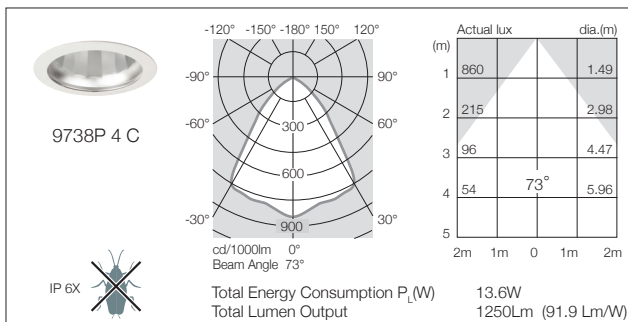

MODELS (Reflector Options)

TECHNICAL

Total Energy Consumption $P_L(W)$ – Refer LED Performance Guide		
Weights	Luminaire Body	1000 gms
	Remote Driver	190 gms
IEC 60598 – parts 1 and 2		Complies
AS/NZS60598 – parts 1 and 2		Complies
IP Rating		Refer Accessory
Round Ceiling Plate (white) fitted to downlight as standard		

### PROSPEC OPTIONS

**Project Specific** Accessory Options  
– Factory Fitted

Accessory trims available

**1** White **2** Black **3** Silver

Other colours available on request.

 <p><b>R</b> <b>Round Adaption Plate</b> IP20 140mm ID / 210mm OD For maximum: – 200mm dia. hole</p>	<p><b>TW</b></p>  <p><b>Twin Mounting Plate</b></p>
 <p><b>U</b> <b>UGR Reduction Accessory</b> For improved visual comfort with wide beam models.</p>	 <p><b>SR</b> <b>Semi Recessed Ring</b> 25mm ring reduces overall installation height to 121mm.</p>
 <p><b>Z</b> (+ required length) <b>Seismic Restraint</b> Optional on all models. Ordering Code: /SR (required length) eg. /SR 400mm</p> <p><b>New Zealand Only</b></p>	 <p><b>E</b> <b>Emergency</b> Self contained emergency unit – 3 hours. Features inverter and battery pack ≥550 lumens output in emergency mode. Available with most models.</p>

Photometric Data

**9700P LED**  
PERFORMANCE SERIES

250 mA  
CREE CXA  
LED

350 mA  
CREE CXA  
LED

**Photometric Data**

**9700P LED**  
PERFORMANCE SERIES

500 mA  
CREE CXA  
LED

700 mA  
CREE CXA  
LED