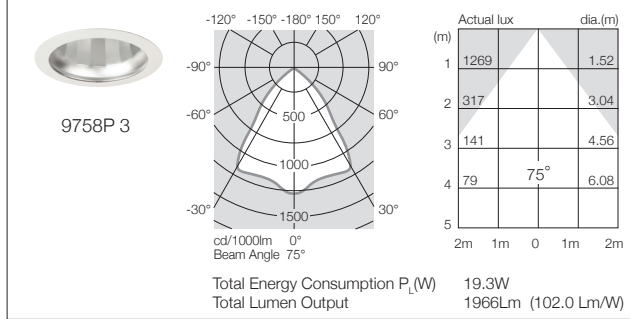

MODELS (Reflector Options)

TECHNICAL

Total Energy Consumption $P_L(W)$ – Refer LED Performance Guide		
Weights	Luminaire Body	1000 gms
	Remote Driver	190 gms
IEC 60598 – parts 1 and 2		Complies
AS/NZS60598 – parts 1 and 2		Complies
IP Rating		Refer Accessory
Round Ceiling Plate (white) fitted to downlight as standard		

Photometric Data

**9700P LED**  
PERFORMANCE SERIES

250 mA  
CREE CXA  
LED

350 mA  
CREE CXA  
LED

**Photometric Data**

**9700P LED**  
PERFORMANCE SERIES

500 mA  
CREE CXA  
LED

700 mA  
CREE CXA  
LED