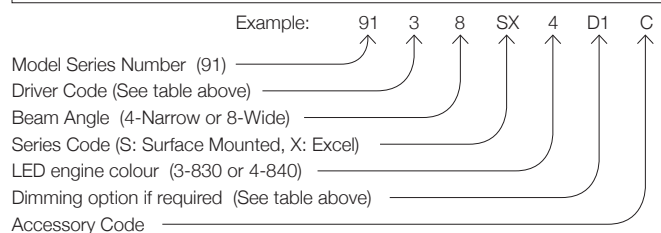

ORDERING CODE FORMAT