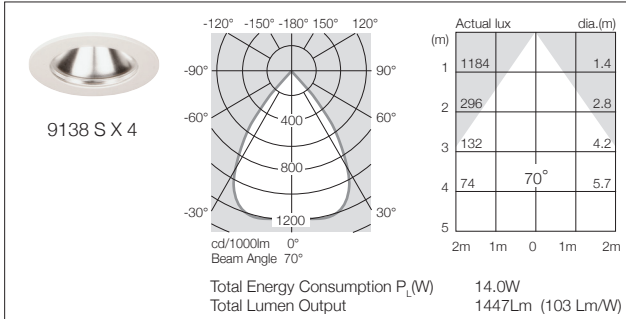

Photometrics

9100SX
EXCEL SERIES

350 mA
CREE CXB
LED