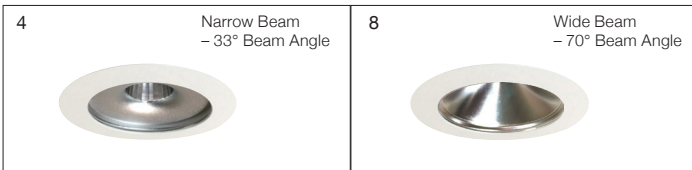

MODELS (Reflector Options)

TECHNICAL

Total Energy Consumption P_L (W) – Refer LED Performance Guide	
Weights	800 gms
IEC 60598 – parts 1 and 2	Complies
AS/NZS60598 – parts 1 and 2	Complies
Cyanosis (Australia only)	4000k option approved
IP Rating	Refer Accessory
Round Ceiling Plate (white) fitted to Downlight Body (white) as standard	