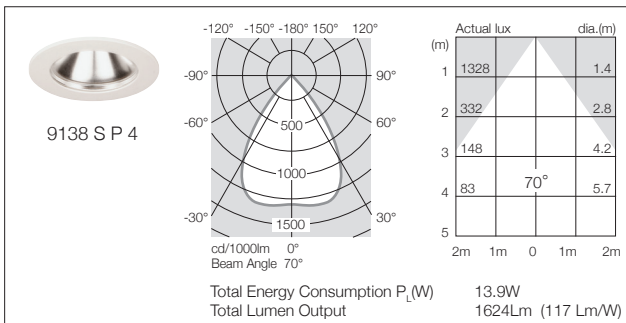

MODELS (Reflector Options)

TECHNICAL

Total Energy Consumption P_L (W) – Refer LED Performance Guide	
Weights	800 gms
IEC 60598 – parts 1 and 2	Complies
AS/NZS60598 – parts 1 and 2	Complies
Cyanosis (Australia only)	4000k option approved
IP Rating	Refer Accessory
Round Ceiling Plate (white) fitted to Downlight Body (white) as standard	

^A Figures extrapolated / interpolated from data at other currents.

^B Output Lumens : Delivered lumen output from downlight, including thermal, electrical and optic losses. – Narrow beam option may vary ± 2%.

Photometrics

9100SX
EXCEL SERIES

350 mA
CREE CXB
LED

9100SP
PERFORMANCE SERIES

250 mA
CREE CXB
LED

350 mA
CREE CXB
LED

500 mA
CREE CXB
LED