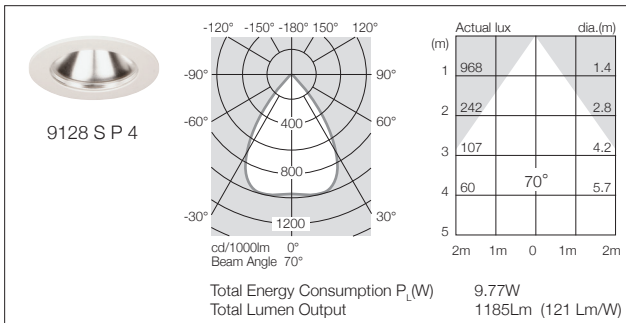

MODELS (Reflector Options)

TECHNICAL

Total Energy Consumption P_L (W) – Refer LED Performance Guide	
Weights	800 gms
IEC 60598 – parts 1 and 2	Complies
AS/NZS60598 – parts 1 and 2	Complies
Cyanosis (Australia only)	4000k option approved
IP Rating	Refer Accessory
Round Ceiling Plate (white) fitted to Downlight Body (white) as standard	

^A Figures extrapolated / interpolated from data at other currents.

^B Output Lumens : Delivered lumen output from downlight, including thermal, electrical and optic losses. – Narrow beam option may vary ± 2%.

Photometrics

9100SX
EXCEL SERIES

350 mA
CREE CXB
LED

9100SP
PERFORMANCE SERIES

250 mA
CREE CXB
LED

350 mA
CREE CXB
LED

500 mA
CREE CXB
LED