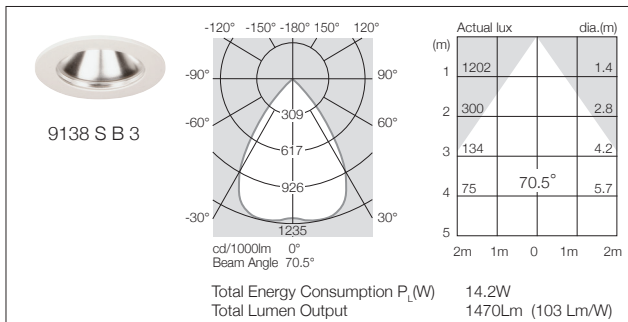

350 mA
CREE CXB
LED