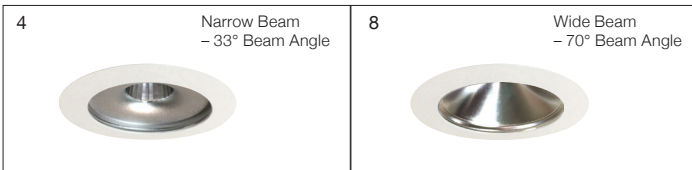

DOT **9100SB**
Gen 2 BASE SERIES

DOT **9100S**
Series
120mm
dia. o/a
250mA-500mA

CREE CXB
CRI: **≥80**
MacAdam 3

MODELS (Reflector Options)

TECHNICAL

Total Energy Consumption P_L (W) – Refer LED Performance Guide
Weight 800 gms
IEC 60598 – parts 1 and 2 Complies
AS/NZS60598 – parts 1 and 2 Complies
IP Rating Refer Accessory
Round Ceiling Plate (white) fitted to Downlight Body (white) as standard