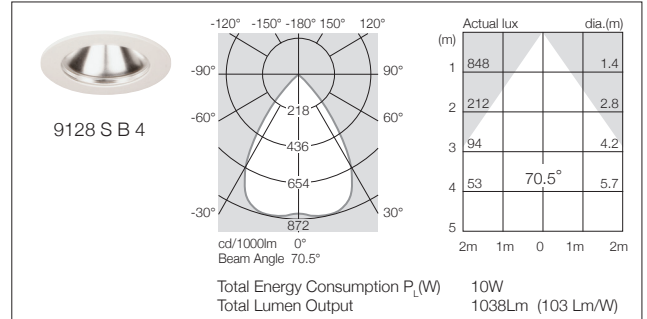

Photometrics

9100SB
BASE SERIES

250 mA
CREE CXB
LED