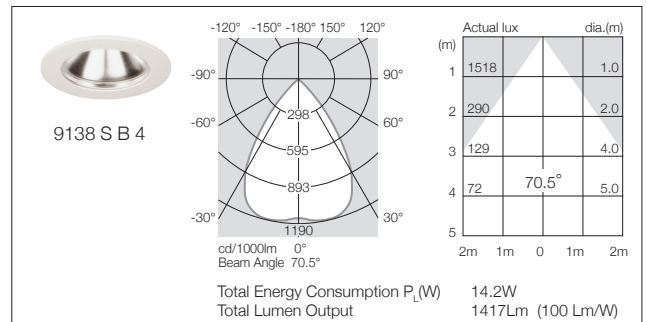

350 mA
CREE CXB
LED