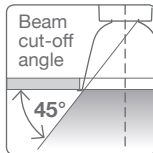

DOT **9100SB**
Gen 2 BASE SERIES

DOT **9100S**
Series
120mm
dia. o/a
250mA-500mA

CREE CXB
CRI: **≥80**
MacAdam 3

MODELS (Reflector Options)

TECHNICAL

Total Energy Consumption P_L (W) – Refer LED Performance Guide
Weight 800 gms
IEC 60598 – parts 1 and 2 Complies
AS/NZS60598 – parts 1 and 2 Complies
IP Rating Refer Accessory
Round Ceiling Plate (white) fitted to Downlight Body (white) as standard