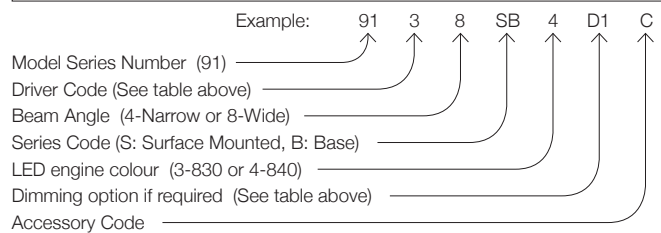

ORDERING CODE FORMAT