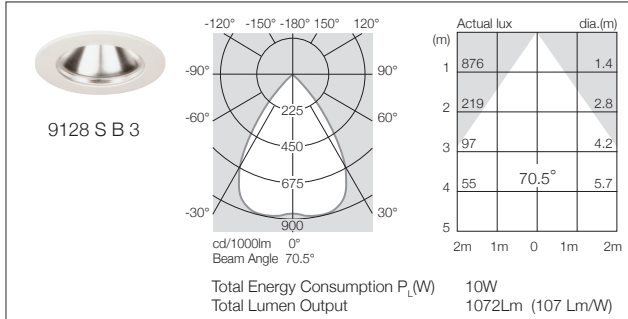

Photometrics

9100SB
BASE SERIES

250 mA
CREE CXB
LED