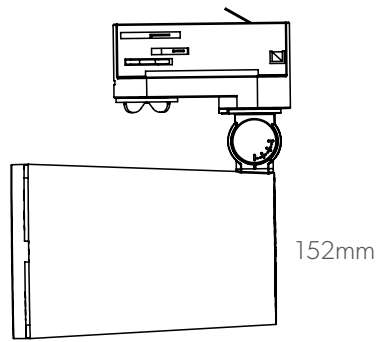

Applications

- Designed for retail fit out, commercial areas, transit corridors, break out areas, lobby's, common areas

Specifications

Colour Temp	3000K and 4000K
Lumen Output	See Chart
CRI	>85
Macadams Step	3 SDCM
Beam Distribution	Symmetric
Default Beam Angle	24°
Lumen Maintenance	L70 50,000hrs
Control	AC LED
Dimensions	Ø85 x L:128x H: 152mm
Mounting	3C Universal Track Adaptor
Power Factor	0.9
Electrical Rating	Class I

Ø85mm

128mm