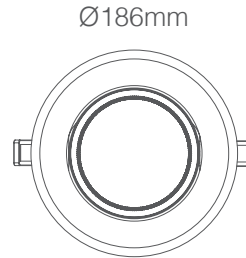

## Adjustable LED Downlights Range

#### JAX EYE MINOR

Ø186mm

Cut out Ø175mm

#### JAX EYE TWIN MINOR

Cut out R87.5  
190

376mm