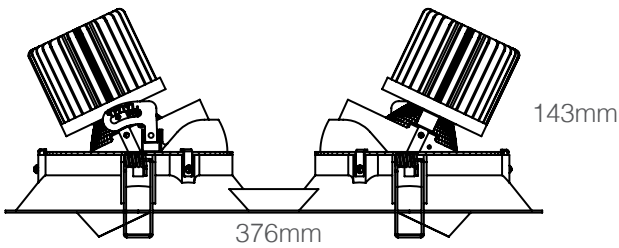

#### JAX EYE MINOR

Ø186mm

Cut out Ø175mm

#### JAX EYE TWIN MINOR

Cut out R87.5  
190

376mm