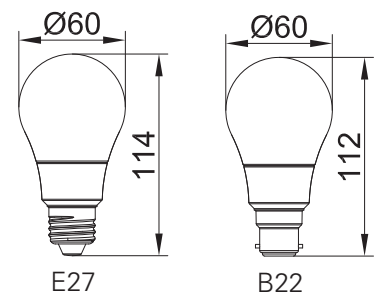

LED A60 E27 Base

LED A60 B22 Base

Alpha Code	Product Code	Description	Voltage Power Factor	Wattage Current (mA)	Lamp Base	Lamp Finish	Colour Temp	CRI Index	Lamp Lumens	Average Lamp Life Hours
A60LED9.5WES827D	026778	LED A60 DIM 9.5W E27 300°	240V/0.8	9.5W/70	E27	Frosted	2700K	Ra80	806Lm	15,000
A60LED9.5WBC827D	026779	LED A60 DIM 9.5W B22 300°	240V/0.8	9.5W/70	B22	Frosted	2700K	Ra80	806Lm	15,000
A60LED9.5WES840D	026780	LED A60 DIM 9.5W E27 300°	240V/0.8	9.5W/70	E27	Frosted	4000K	Ra80	806Lm	15,000
A60LED9.5WBC840D	026781	LED A60 DIM 9.5W B22 300°	240V/0.8	9.5W/70	B22	Frosted	4000K	Ra80	806Lm	15,000