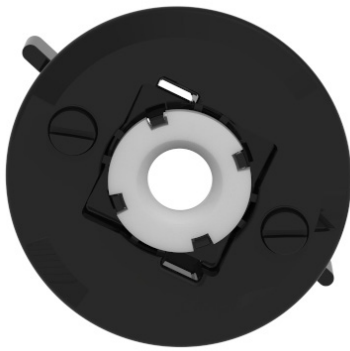

The Rotary Disc is the perfect interface for **LEDsmart⁺ Rotary Dimmers**, adding unique style, simplicity, and usability.

LEDsmart⁺ Rotary Disc & Wall Mounting Kit

SIMPLE INSTALLATION

With no wall plate required, the Rotary Disc & Wall Mounting Kit is quick and straightforward to install, and an affordable enhancement for the homeowner.

Custom designed and manufactured 3rd party Rotary Discs can be used in conjunction with the included 'Adaptor Base' accessory

LEDsmart⁺ Rotary Disc & Wall Mounting Kit

PRODUCT SUMMARY

The Rotary Disc and Wall Mounting Kit, item number MMCE/RT, is suitable for use with **LEDsmart⁺ Rotary Dimmer** (item number MMDM/RT). The Wall Mounting Kit is installed directly into a Gyprock™ wall, with no additional wall plate required. The Rotary Disc is then attached to provide an elegant circular interface for **LEDsmart⁺ Rotary Dimmers**, with a visible diameter of only 56mm.

This product does not include an **LEDsmart⁺ Rotary Dimmer**. Please purchase the Dimmer, Item Number MMDM/RT, separately.

Rotary Disc

Wall Mounting Kit

LEDsmart⁺ Rotary Dimmer
(purchased separately)

LEDsmart⁺ Rotary Disc & Wall Mounting Kit

PACKAGE CONTENTS

Wall Mounting Kit

White Rotary Disc

White Rotary Disc with faux glass outer ring

Bezel and Dial Removal Tool

Rotary Retaining Bezel

Adaptor Base for custom made rotary discs

Dimmer Removal Tool