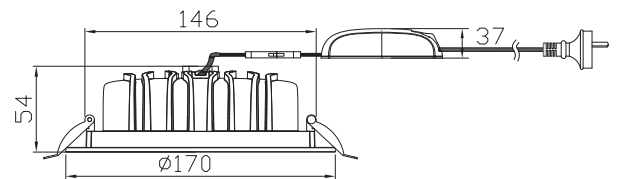

PIERLUX PLUS LED DOWNLIGHT GENII

This stylish, simple and efficient downlight with up to 105lm/w comes in three popular sizes, 3 wattages and 2 colour temperatures to provide more flexibility and suit most applications.

FEATURES

- Die-cast aluminium housing with white trim finish
- Recessed diffused polycarbonate front lens
- Remote constant current LED driver to suit each format
- More flexibility with 3 wattages and 3 sizes options
- Available in 4000K and 6500K colours temperatures
- Easy installation with 1.2m flex & plug
- Up to 105lm/W
- 100° beam distribution
- 100/150/200mm cut-out
- IP44 from below
- 1-10V & DALI dimming available on request
- 50,000 hrs rated average design life*
- 3 year warranty†

BENEFITS

- Excellent and even light distribution
- Ergonomically designed wide blade solid springs perfectly balanced for easy installation
- Various size options provide more flexibility

SPECIFICATIONS

- Voltage: 240V
- Ingress Protection: IP44
- Ambient Temperature: Ta25°C
- Colour Rendering Index: CRI>80
- Available in 3 sizes & 2 colours
  - 12 Wattage: Ø120 x 50mm: 4000K, 6500K
  - 24 Wattage: Ø170 x 54mm: 4000K, 6500K
  - 32 Wattage: Ø220 x 68mm: 4000K, 6500K
- Dimmable**

APPLICATIONS

Commercial, office, retail, hotels, schools, foyers, waiting-rooms, shopping centres.

PRODUCT CODE	DESCRIPTION	WATTAGE	LUMEN	COLOUR TEMP	DIMENSION (MM)	CUT-OUT (MM)	MASS (KG)	DIMMABLE
PIERLUX244K	PIERLUX PLUS 4K	12W	1200lm	4000K	Ø120 x H 50mm	Ø100mm	0.4	Yes
PIERLUX246K	PIERLUX PLUS 6.5K	12W	1200lm	6500K	Ø120 x H 50mm	Ø100mm	0.4	Yes
PIERLUX264K	PIERLUX PLUS 4K	24W	2600lm	4000K	Ø170 x H 54mm	Ø150mm	0.6	Yes
PIERLUX266K	PIERLUX PLUS 6.5K	24W	2600lm	6500K	Ø170 x H 54mm	Ø150mm	0.6	Yes
PIERLUX284K	PIERLUX PLUS 4K	32W	3400lm	4000K	Ø220 x H 68mm	Ø200mm	0.85	Yes
PIERLUX286K	PIERLUX PLUS 6.5K	32W	3400lm	6500K	Ø220 x H 68mm	Ø200mm	0.85	Yes