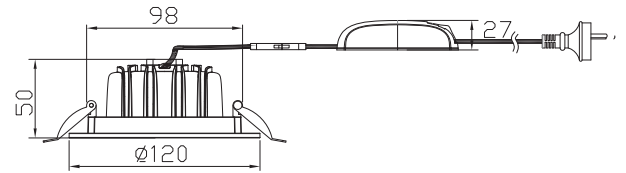

PIERLUX PLUS LED DOWNLIGHT GENII

This stylish, simple and efficient downlight with up to 105lm/w comes in three popular sizes, 3 wattages and 2 colour temperatures to provide more flexibility and suit most applications.

FEATURES

- Die-cast aluminium housing with white trim finish
- Recessed diffused polycarbonate front lens
- Remote constant current LED driver to suit each format
- More flexibility with 3 wattages and 3 sizes options
- Available in 4000K and 6500K colours temperatures
- Easy installation with 1.2m flex & plug
- Up to 105lm/W
- 100° beam distribution
- 100/150/200mm cut-out
- IP44 from below
- 1-10V & DALI dimming available on request
- 50,000 hrs rated average design life*
- 3 year warranty†

BENEFITS

- Excellent and even light distribution
- Ergonomically designed wide blade solid springs perfectly balanced for easy installation
- Various size options provide more flexibility

SPECIFICATIONS

- Voltage: 240V
- Ingress Protection: IP44
- Ambient Temperature: Ta25°C
- Colour Rendering Index: CRI>80
- Available in 3 sizes & 2 colours
  - 12 Wattage: Ø120 x 50mm: 4000K, 6500K
  - 24 Wattage: Ø170 x 54mm: 4000K, 6500K
  - 32 Wattage: Ø220 x 68mm: 4000K, 6500K
- Dimmable**

APPLICATIONS

Commercial, office, retail, hotels, schools, foyers, waiting-rooms, shopping centres.

PRODUCT CODE	DESCRIPTION	WATTAGE	LUMEN	COLOUR TEMP	DIMENSION (MM)	CUT-OUT (MM)	MASS (KG)	DIMMABLE
PIERLUX244K	PIERLUX PLUS 4K	12W	1200lm	4000K	Ø120 x H 50mm	Ø100mm	0.4	Yes
PIERLUX246K	PIERLUX PLUS 6.5K	12W	1200lm	6500K	Ø120 x H 50mm	Ø100mm	0.4	Yes
PIERLUX264K	PIERLUX PLUS 4K	24W	2600lm	4000K	Ø170 x H 54mm	Ø150mm	0.6	Yes
PIERLUX266K	PIERLUX PLUS 6.5K	24W	2600lm	6500K	Ø170 x H 54mm	Ø150mm	0.6	Yes
PIERLUX284K	PIERLUX PLUS 4K	32W	3400lm	4000K	Ø220 x H 68mm	Ø200mm	0.85	Yes
PIERLUX286K	PIERLUX PLUS 6.5K	32W	3400lm	6500K	Ø220 x H 68mm	Ø200mm	0.85	Yes