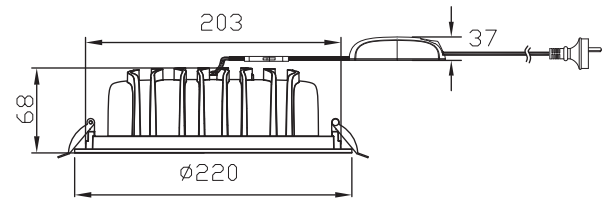

PIERLUX PLUS LED DOWNLIGHT GENII

This stylish, simple and efficient downlight with up to 105lm/w comes in three popular sizes, 3 wattages and 2 colour temperatures to provide more flexibility and suit most applications.

FEATURES

- Die-cast aluminium housing with white trim finish
- Recessed diffused polycarbonate front lens
- Remote constant current LED driver to suit each format
- More flexibility with 3 wattages and 3 sizes options
- Available in 4000K and 6500K colours temperatures
- Easy installation with 1.2m flex & plug
- Up to 105lm/W
- 100° beam distribution
- 100/150/200mm cut-out
- IP44 from below
- 1-10V & DALI dimming available on request
- 50,000 hrs rated average design life*
- 3 year warranty†

BENEFITS

- Excellent and even light distribution
- Ergonomically designed wide blade solid springs perfectly balanced for easy installation
- Various size options provide more flexibility

SPECIFICATIONS

- Voltage: 240V
- Ingress Protection: IP44
- Ambient Temperature: Ta25°C
- Colour Rendering Index: CRI>80
- Available in 3 sizes & 2 colours
  - 12 Wattage: Ø120 x 50mm: 4000K, 6500K
  - 24 Wattage: Ø170 x 54mm: 4000K, 6500K
  - 32 Wattage: Ø220 x 68mm: 4000K, 6500K
- Dimmable**

APPLICATIONS

Commercial, office, retail, hotels, schools, foyers, waiting-rooms, shopping centres.

PRODUCT CODE	DESCRIPTION	WATTAGE	LUMEN	COLOUR TEMP	DIMENSION (MM)	CUT-OUT (MM)	MASS (KG)	DIMMABLE
PIERLUX244K	PIERLUX PLUS 4K	12W	1200lm	4000K	Ø120 x H 50mm	Ø100mm	0.4	Yes
PIERLUX246K	PIERLUX PLUS 6.5K	12W	1200lm	6500K	Ø120 x H 50mm	Ø100mm	0.4	Yes
PIERLUX264K	PIERLUX PLUS 4K	24W	2600lm	4000K	Ø170 x H 54mm	Ø150mm	0.6	Yes
PIERLUX266K	PIERLUX PLUS 6.5K	24W	2600lm	6500K	Ø170 x H 54mm	Ø150mm	0.6	Yes
PIERLUX284K	PIERLUX PLUS 4K	32W	3400lm	4000K	Ø220 x H 68mm	Ø200mm	0.85	Yes
PIERLUX286K	PIERLUX PLUS 6.5K	32W	3400lm	6500K	Ø220 x H 68mm	Ø200mm	0.85	Yes