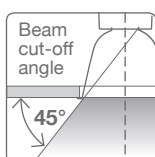

DOT **9100SMXL** LED
EXCEL SERIES

DOT **LED**

DOT **9100SM**
Series
105mm
dia. o/a
250mA-500mA

CREE CXB
CRI: ≥ 90
R_g Value: ≥ 60
MacAdam 2

REFLECTOR

Round trim white A920/01 fitted to downlight as standard.