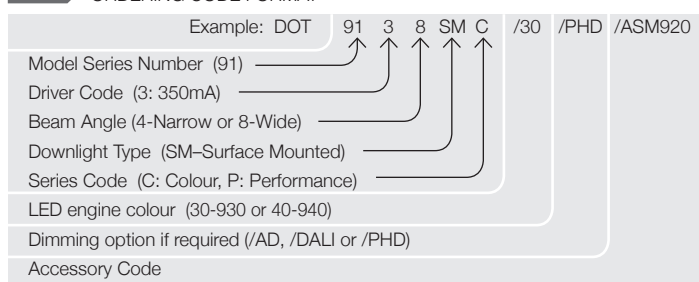

DOT **9100SMXL** LED
EXCEL SERIES

DOT **LED**

DOT **9100SM**
Series
105mm
dia. o/a
250mA-500mA

CREE CXB
CRI: ≥ 90
R_g Value: ≥ 60
MacAdam 2

REFLECTOR

Round trim white A920/01 fitted to downlight as standard.

Silver Reflector – Wide angle beam		
Total Energy Consumption P _L (W) – Refer LED Performance Guide below		
Weights	Luminaire Body	700 gms
	Remote Driver	100 gms
IEC 60598.1.2		Complies
AS/NZS60598.1.2		Complies
Cyanosis (Australia only)		4000k option approved
IP Rating		Refer Accessory

Standard Dimming Options Available		
- DALI		DALI
- Phase cutting (chopping) dimming		PHD

ORDERING CODE FORMAT

LED GUIDE – DOT 9100SMXL EXCEL SERIES

DOT Model No. /30 : 3000k /40 : 4000k	Driver current (mA)	Wattage (W)	Luminaire Output Lumens ^B	Luminaire efficacy (lm/W output)	Lifetime LED engine (Hours @ L90)
DOT 9128SMXL/30 ^A	250mA (2)	10.0	936	93.6	$\geq 75,000$
DOT 9128SMXL/40 ^A	250mA (2)	10.0	1051	105.0	$\geq 75,000$
DOT 9138SMXL/30 ^A	350mA (2)	14.0	1351	96.5	$\geq 75,000$
DOT 9138SMXL/40	350mA (2)	14.0	1447	103.0	$\geq 75,000$
DOT 9158SMXL/30 ^A	500mA (2)	21.0	1741	82.9	$\geq 75,000$
DOT 9158SMXL/40 ^A	500mA (2)	21.0	1954	93.0	$\geq 75,000$