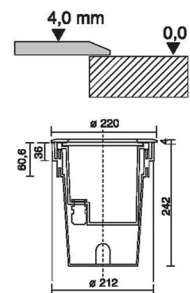

| LED COB                                    | W   | lm   | V        | K    | T   | • | • |
|--|-----|------|----------|------|-----|---|---|
| <b>LUCE SIMMETRICA - SYMMETRIC LIGHT</b>   |     |      |          |      |     |   |   |
| Inox E8128-LBC-S SPOT                      | 18W | 2600 | 220-240V | 3000 | 65° | • | • |
| Inox E8128-LBC-FL FLOOD                    |     |      |          |      |     |   |   |
| Inox E8128-LBC-WF WIDE FLOOD               |     |      |          |      |     |   |   |
| <b>LUCE ASIMMETRICA - ASYMMETRIC LIGHT</b> |     |      |          |      |     |   |   |
| Inox E8128-LBN-S SPOT                      | 18W | 2700 | 220-240V | 4000 | 65° | • | • |
| Inox E8128-LBN-FL FLOOD                    |     |      |          |      |     |   |   |
| Inox E8128-LBN-WF WIDE FLOOD               |     |      |          |      |     |   |   |
| <b>LUCE ASIMMETRICA - ASYMMETRIC LIGHT</b> |     |      |          |      |     |   |   |
| Inox E8128-LBC-AS                          | 18W | 2300 | 220-240V | 3000 | 55° | • | • |
| Inox E8128-LBN-AS                          |     | 2500 |          | 4000 |     |   |   |

OP. ...-TSC TORX Viti di sicurezza - Safety screws

ACC. 645230 Connettore IP68 Ø da 7 a 10mm - IP68 connector Ø from 7 to 10mm

E960 Ventosa per rimuovere vetro - Glass remover

Griglia alveolare - Honeycomb