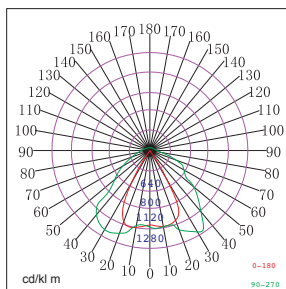

Pipe
Clamp

KAF-PC

Installation Options

Ceiling Mount

Pendant Mount

Pipe Mount

Photometric Distribution

Medium Beam