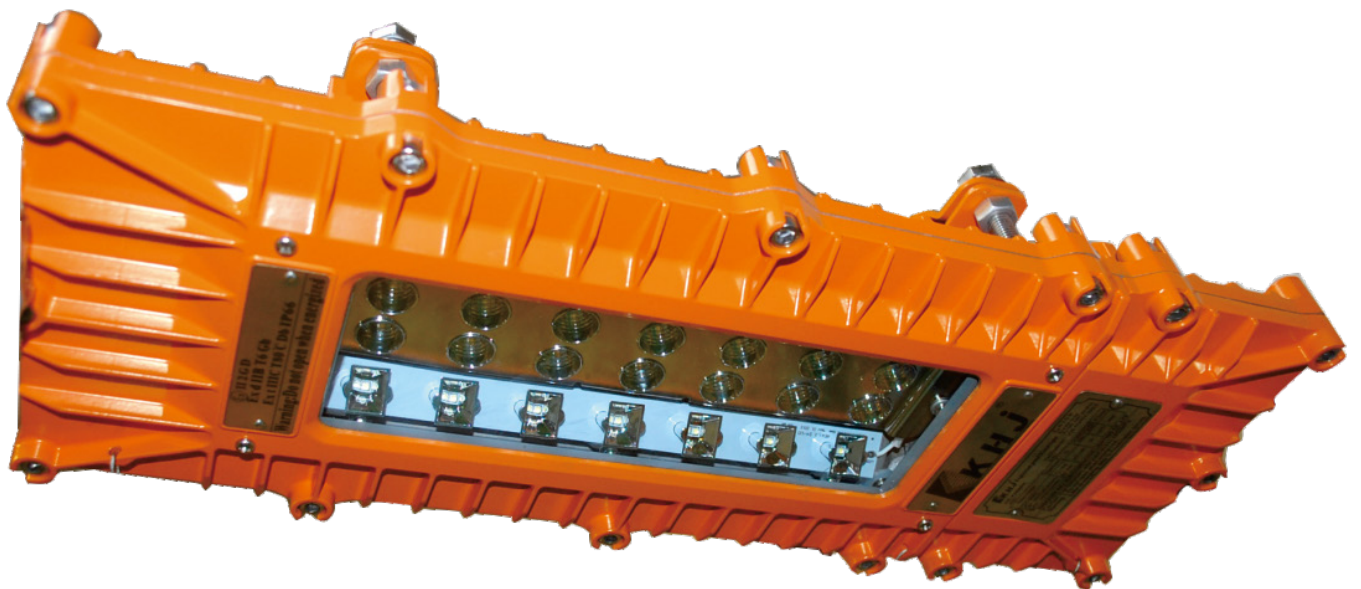

A Series Linear

The A Series LED Linear Zone rated luminaire is a compact and rugged solution, engineered for adverse environments. Suiting a variety of applications, the A Series range combines flexibility and performance.

Ex d IIB T6 Gb;
Ex tb IIIC T80° C Db IP66
IECEX Certificate NO.: IECEX CQM 12.0034X

Built for use in:

- Petroleum industry
- Petrochemical industry
- Power generation industry
- Power transmission industry
- Drilling platform
- Oil tanks
- Workover platform
- Production platform
- Field tank
- Pumping station
- Transformer station
- Warehouse

- OSRAM LED source offering high efficacy and lumen output
- Explosion proof aluminium alloy enclosure offering high anti- impact performance
- Installation loop has been designed with anti-off set screw to ensure site safety
- Terminal compartment has been isolated from the LED source compartment to increase site safety