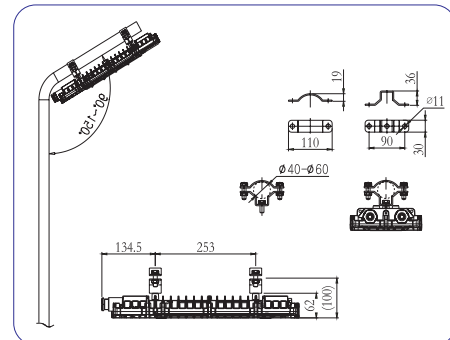

Pipe
Clamp

KAF-PC

Installation Options

Ceiling Mount

Pendant Mount

Pipe Mount

Photometric Distribution

Medium Beam