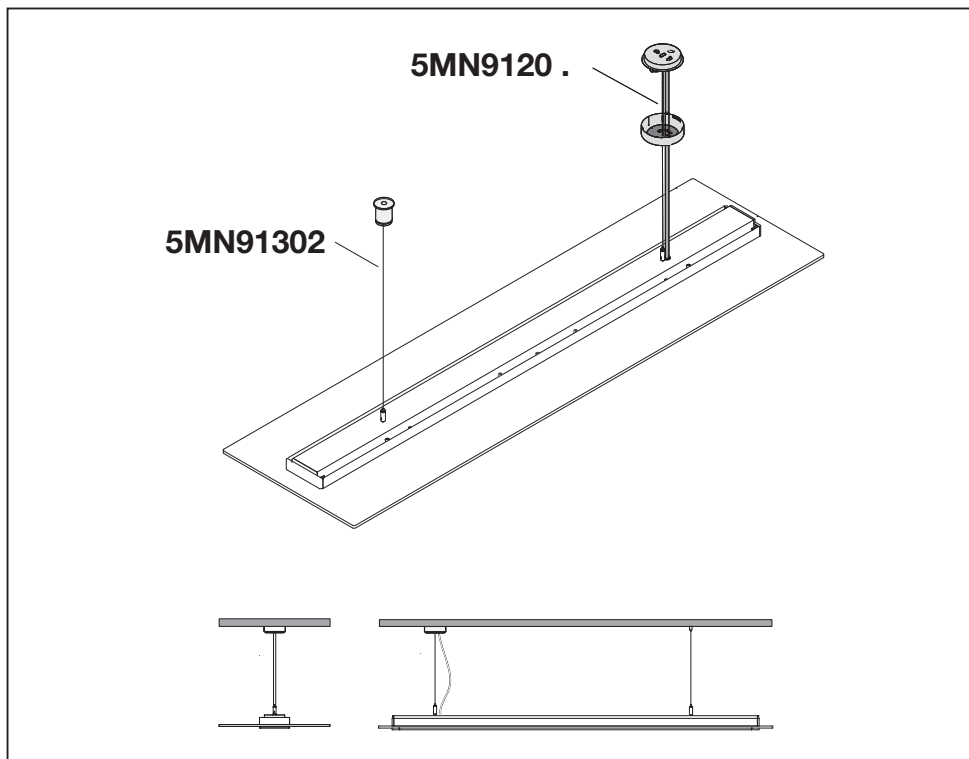

Vega® LED

Pendelleuchte / pendant luminaire

5MN238DL...

Our Brands

siteco traxonercue

OSRAM

5MN238DLC... 5MN238DLC0M .
 5MN238DLE... 5MN238DLE0M .

L	BN
N	BU
⊕	GNYE
DALI	WH
DALI	RD