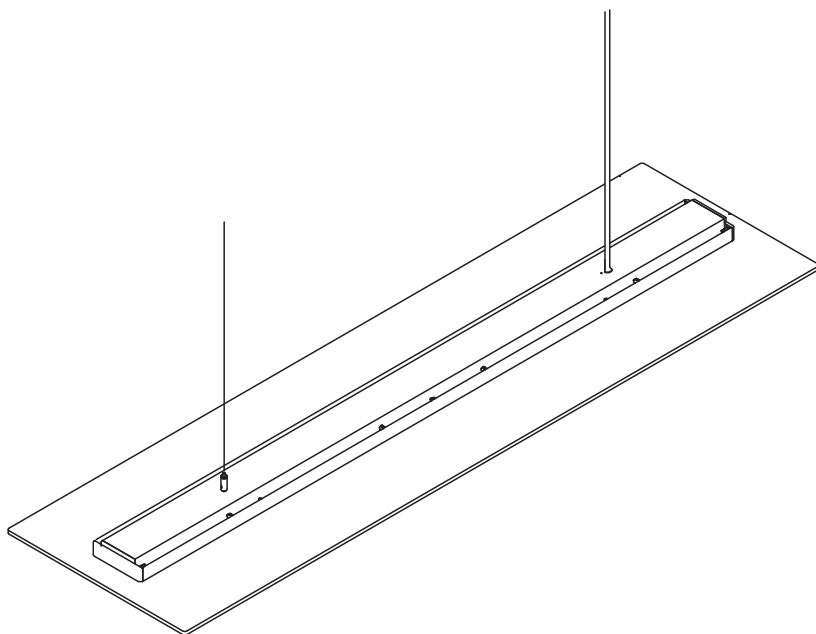

Vega® LED

Pendelleuchte / pendant luminaire

5MN238DL...

Our Brands

siteco traxonercue

OSRAM

5MN238DLC... 5MN238DLC0M .
 5MN238DLE... 5MN238DLE0M .

L	BN
N	BU
⊕	GNYE
DALI	WH
DALI	RD